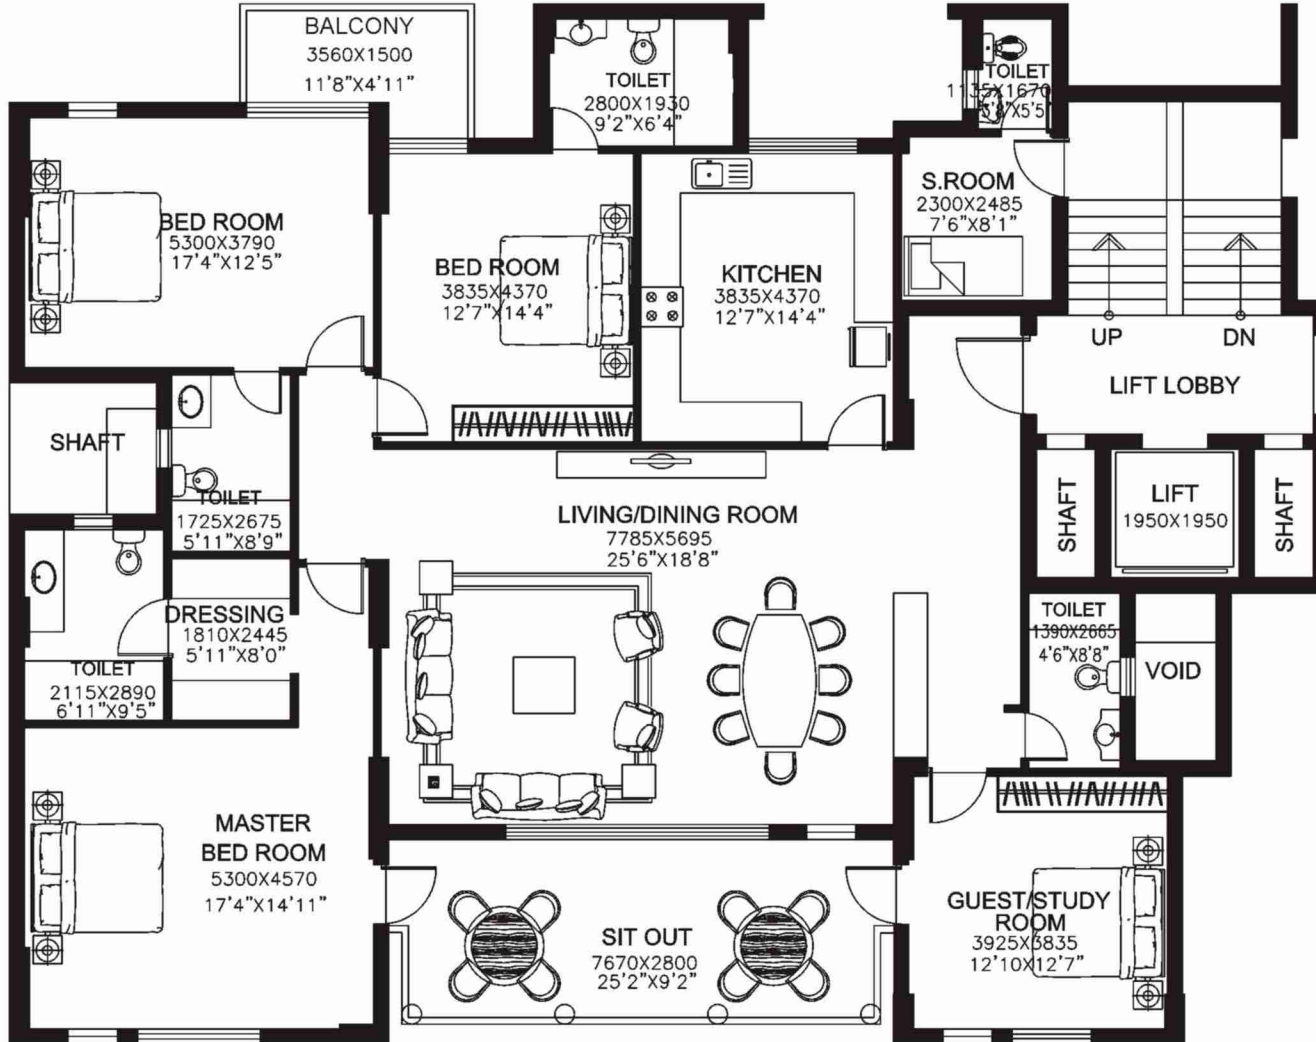

X

NOTE: PLAN NOT TO SCALE

DLF HOME DEVELOPERS LTD

Project

**NEW TOWN HEIGHTS
SECTOR - 86, GURGAON**

Type

INDEPENDENT FLOORS

Tentative Saleable Area

2860 Sft.